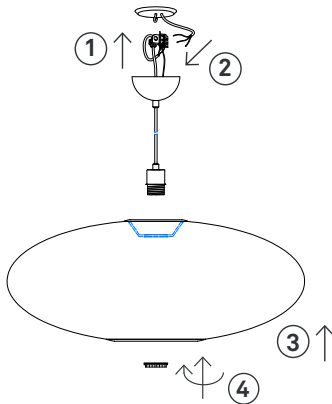

1.

2.

Contents

- A. Ceiling cup with cordset
- B. Shade

Not included with purchase

Light source E27 bulb, max 60W or 10W LED.

Remember to use a LED bulb. Led bulbs use up to 85% less electricity than a traditional light bulb.