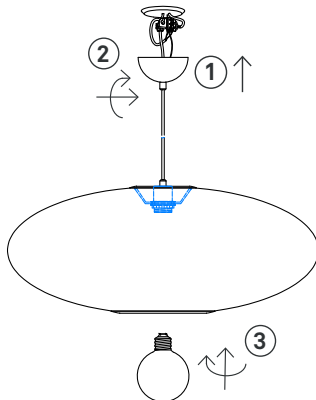

1.

2.

Contents

- A. Ceiling cup with cordset
- B. Shade

Not included with purchase

Light source E27 bulb, max 60W or 10W LED.

Remember to use a LED bulb. Led bulbs use up to 85% less electricity than a traditional light bulb.