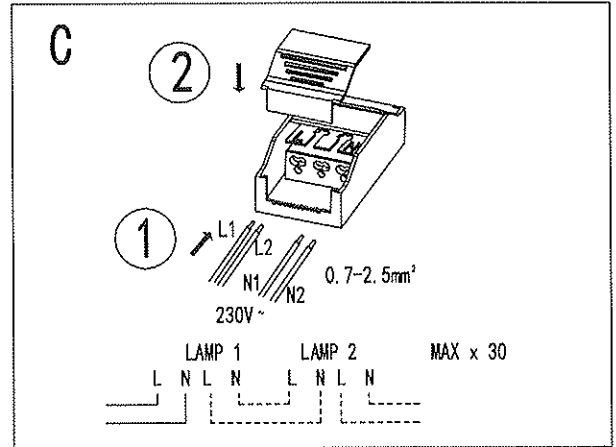

PRO

106732 CAPELLA

www.markslojdpro.com

Height (m)	Average/Max Lumen (Lx)	Diameter (cm)
1 m	497.8 / 738.3 Lx	Ø63.8 cm
2 m	124.5 / 184.6 Lx	Ø127.6 cm
3 m	55.3 / 82.0 Lx	Ø191.4 cm
4 m	31.1 / 46.8 Lx	Ø255.2 cm
5 m	19.9 / 29.7 Lx	Ø319.0 cm

Average/Max Angle: 35.39 deg Diameter

ENERG Y IJA
IE IA
енергия . ЕврoClа

A⁺⁺
A⁺ ← A⁺
A
B
C
D
E

8 kWh / 1000 h

Energy grade	A ⁺
Wattage	6 W
On/Off [x]	50000 x
Lifetime (h)	50000 h
Dimmable	Yes
Warm up to 60% light	≤0.3 S
T(Kelvin)	2800K
Lumen [Lm]	450 Lm
Beam Angel [°]	36°
CRI (Ra)	>80

IP20
IP44

Dimmer compatible

2800K WARM WHITE

Ø80-85 mm

Ra > 80
450 Lm

25°

36°

INTEGRATED DRIVER
230V~