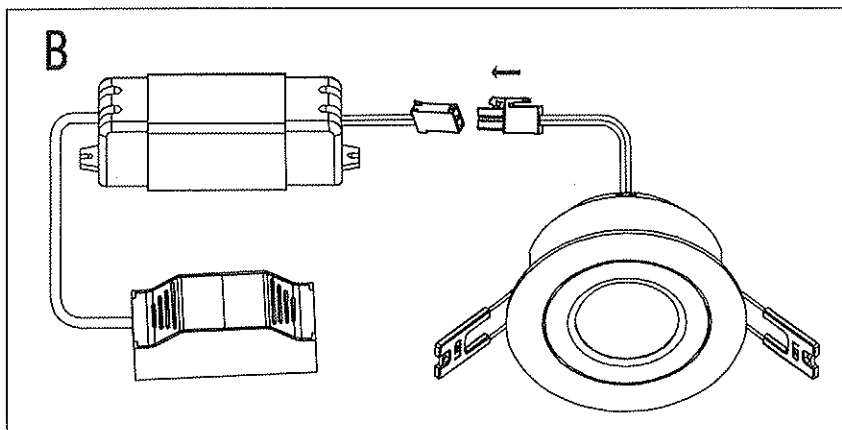

PRO

106732 CAPELLA

www.markslojdpro.com

Height (m)	Average/Max Lumen (Lx)	Diameter (cm)
1 m	497.8 / 738.3 Lx	Ø63.8 cm
2 m	124.5 / 184.6 Lx	Ø127.6 cm
3 m	55.3 / 82.0 Lx	Ø191.4 cm
4 m	31.1 / 46.8 Lx	Ø255.2 cm
5 m	19.9 / 29.7 Lx	Ø319.0 cm

Average/Max Angle: 35.39 deg Diameter

ENERG Y IJA
IE IA
енергия . ЕврoClа

A⁺⁺
A⁺ ← A⁺
A
B
C
D
E

8 kWh / 1000 h

Energy grade	A ⁺
Wattage	6 W
On/Off [x]	50000 x
Lifetime (h)	50000 h
Dimmable	Yes
Warm up to 60% light	≤0.3 S
T(Kelvin)	2800K
Lumen [Lm]	450 Lm
Beam Angel [°]	36°
CRI (Ra)	>80