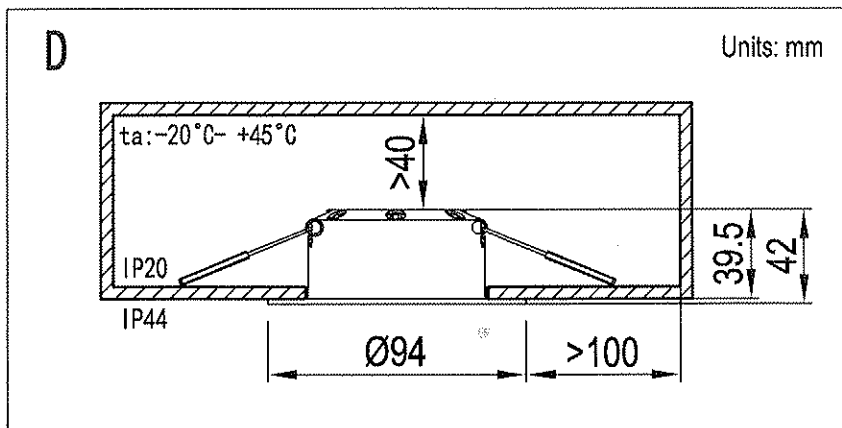

PRO

106732 CAPELLA

www.markslojdpro.com

Height (m)	Average/Max Lumen (Lx)	Diameter (cm)
1 m	497.8 / 738.3 Lx	Ø63.8 cm
2 m	124.5 / 184.6 Lx	Ø127.6 cm
3 m	55.3 / 82.0 Lx	Ø191.4 cm
4 m	31.1 / 46.8 Lx	Ø255.2 cm
5 m	19.9 / 29.7 Lx	Ø319.0 cm

Average/Max Angle: 35.39 deg Diameter

ENERG Y IJA
IE IA
енергия . ЕврoClа

A⁺⁺
A⁺ ← A⁺
A
B
C
D
E

8 kWh / 1000 h

Energy grade	A ⁺
Wattage	6 W
On/Off [x]	50000 x
Lifetime (h)	50000 h
Dimmable	Yes
Warm up to 60% light	≤0.3 S
T(Kelvin)	2800K
Lumen [Lm]	450 Lm
Beam Angel [°]	36°
CRI (Ra)	>80