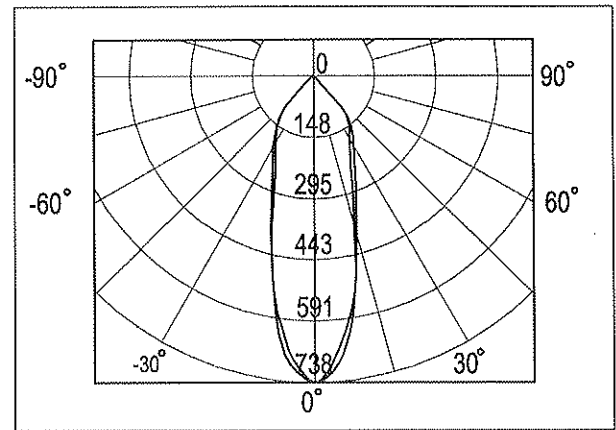

PRO

106732 CAPELLA

www.markslojdpro.com

Height (m)	Average/Max Lumen (Lx)	Diameter (cm)
1 m	497.8 / 738.3 Lx	Ø63.8 cm
2 m	124.5 / 184.6 Lx	Ø127.6 cm
3 m	55.3 / 82.0 Lx	Ø191.4 cm
4 m	31.1 / 46.8 Lx	Ø255.2 cm
5 m	19.9 / 29.7 Lx	Ø319.0 cm

Average/Max Angle: 35.39 deg Diameter

ENERG Y IJA
IE IA
енергия . ЕврoClа

A⁺⁺
A⁺ ← A⁺
A
B
C
D
E

8 kWh / 1000 h

Energy grade	A ⁺
Wattage	6 W
On/Off [x]	50000 x
Lifetime (h)	50000 h
Dimmable	Yes
Warm up to 60% light	≤0.3 S
T(Kelvin)	2800K
Lumen [Lm]	450 Lm
Beam Angel [°]	36°
CRI (Ra)	>80